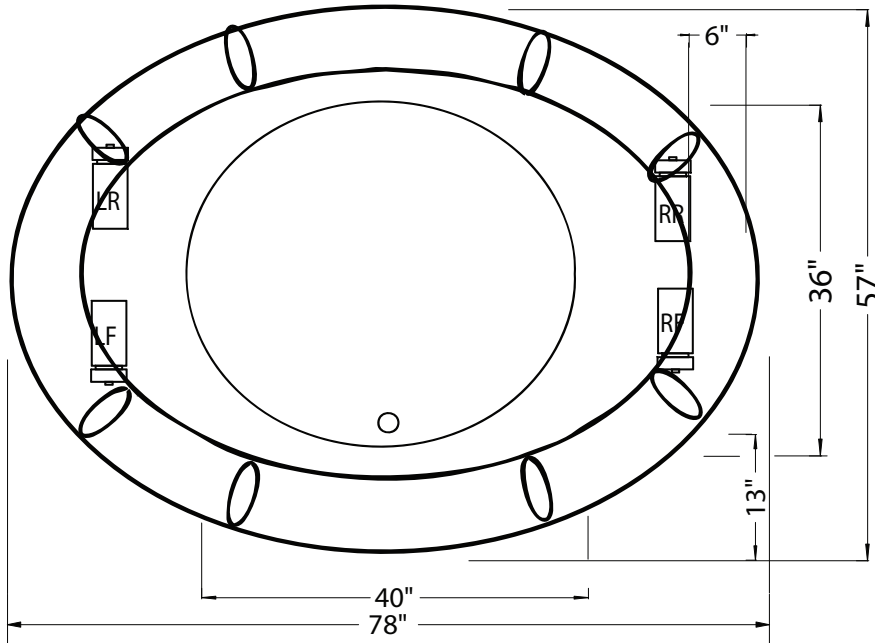

Note: Max. Water Depth = 19"

- = Left Front Pump Location
- = Right Rear Pump Location
- = Left Rear Pump Location
- = Right Front Pump Location

MODEL: ONYX XL

SIZE: 57 x 78"

AVERAGE FILL (GAL): 90 GALLONS

ELECTRICAL REQUIREMENT: 110V 20 AMP CIRCUIT

WATER JETS (WHIRLPOOL): 4 ADJUSTABLE, 4 PULSATING

WATER JETS (THERAPY WP): 4 ADJ, 2 PULSE, 6 SPINNING MICROJET

AIR JETS (AIR BATH): 24 AIR INJECTOR JETS

INSULATION: R-15 SPRAY FOAM (OPTIONAL ON SOAKER)

Air Bath, and combination Whirlpool/Air adds 3" to overall height

Inline heater requires additional 20 Amp 110v GFCI circuit

Deck cutout dimensions should be 2" smaller than tub dimensions

Controls will be surface mounted near the desired pump location