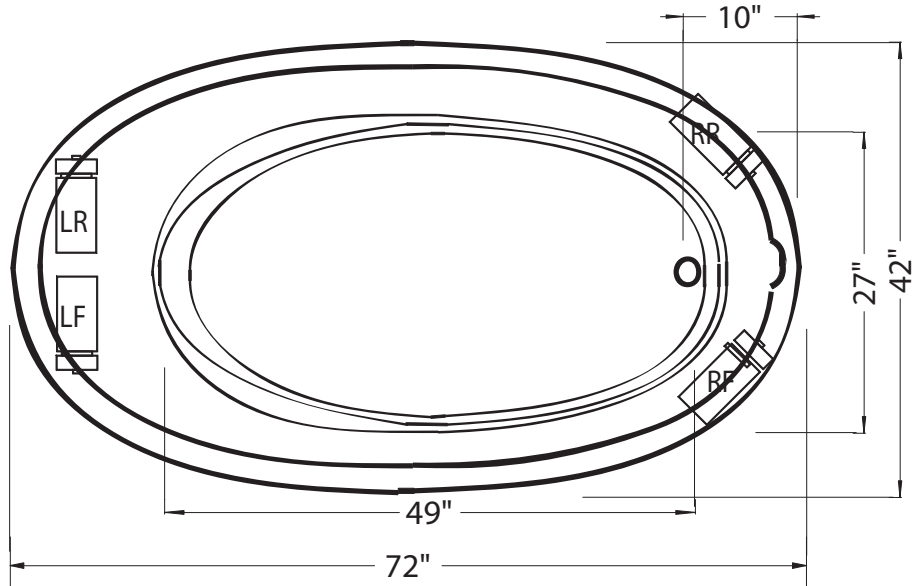

Note: Max. Water Depth = 17"

MODEL: RUBY

SIZE: 42" x 72"

AVERAGE FILL (GAL): 65 GALLONS

ELECTRICAL REQUIREMENT: 110V 20 AMP CIRCUIT

WATER JETS (WHIRLPOOL): 4 ADJUSTABLE, 1 PULSATING

WATER JETS (THERAPY WP): 4 ADJUSTABLE, 6 SPINNING MICROJET

Whirlpool and Therapy Whirlpool adds 1.5" to overall height

Air Bath, and combination Whirlpool/Air adds 3" to overall height

Inline heater requires additional 20 Amp 110v GFCI circuit

Deck cutout dimensions should be 2" smaller than tub dimensions