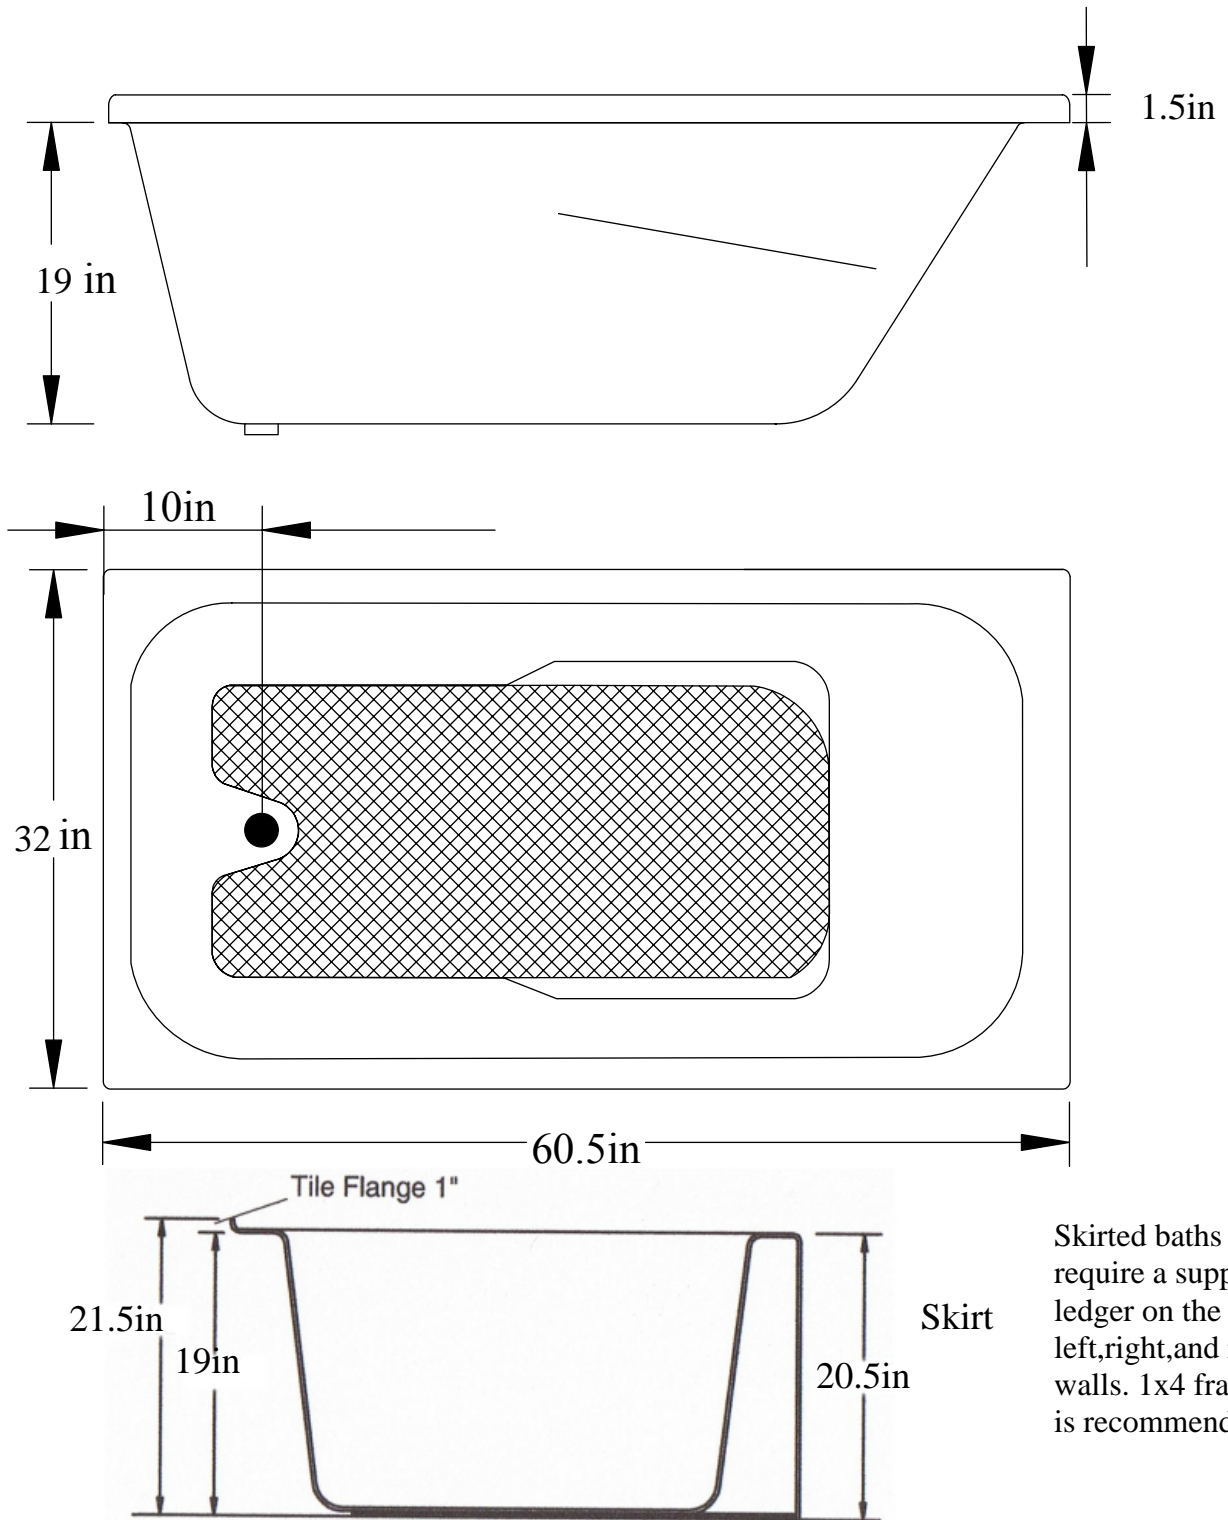

# Emerald-5<sub>SK</sub>

Skirted baths require a support ledger on the left, right, and rear walls. 1x4 framing is recommended.