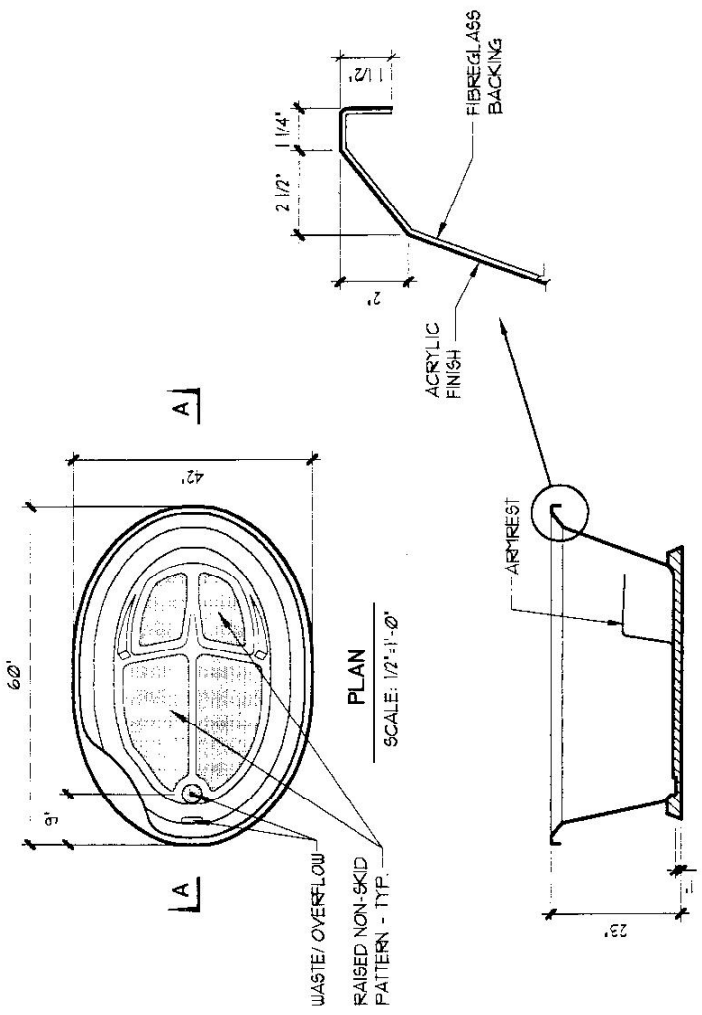

REVISIONS	BY

SPECIFICATION DRAWING FOR
 NATURAL WHIRLPOOL BATH
 MODEL NO. NB-410

DAKER MFG. CORP.
 Manufacturers of:
 Spillway Spas • Natural Spas
 Natural Whirlpool Baths
 7460 Chancellor Drive
 Orlando, FL 32809

DATE	10-1-96
SCALE	AS NOTED
DRAWN BY	BSN
APPROVED BY	RKN
DRAWING NUMBER	

S-410

MODEL NO. NB-410
 42" W X 60" L X 23" D